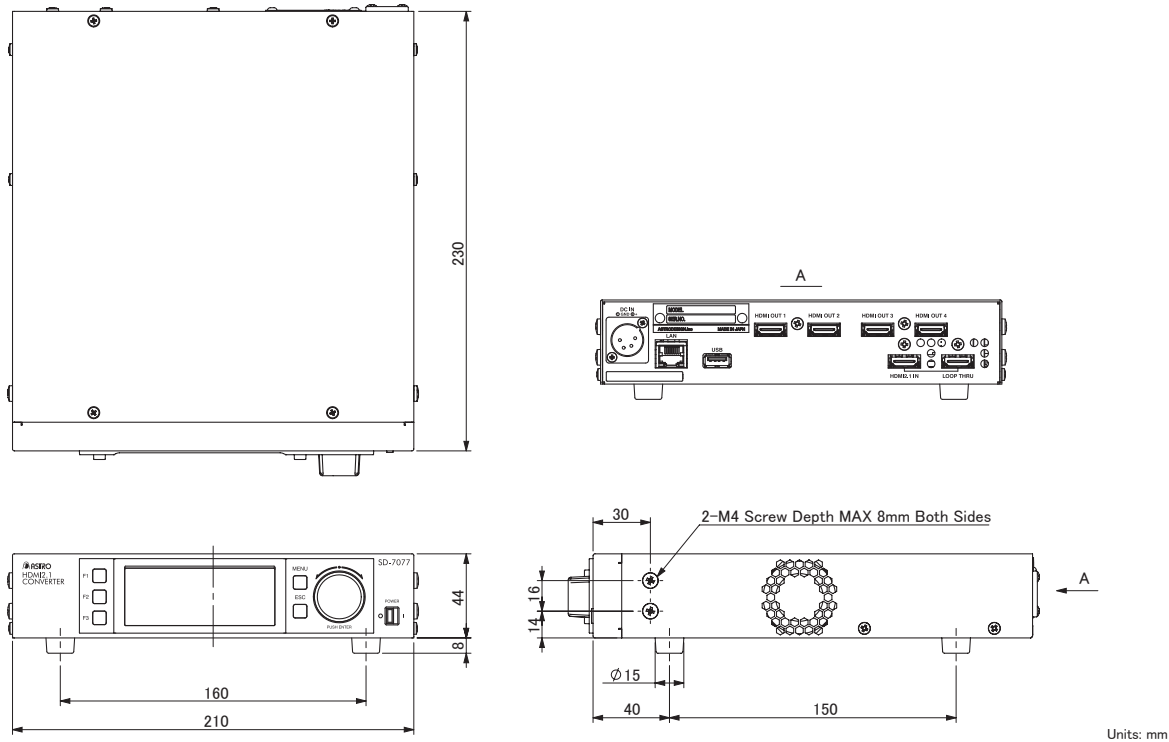

Outline Diagram

Specifications

HDMI2.1 input FRL10Gbps/4Lane, CTA-861-G, compliant, DSC non-compliant			HDMI 2.0 output (formats separated per cable) TMDS 18Gbps, CTA-861-G, HDCP compliant, DSC non-compliant		
Format	Color Space	bit	Format	Color Space	bit
7680 × 4320 60p/59.94p/50p	YCbCr 4:2:0	8/10	3840 × 2160 60p/59.94p/50p	RGB/YCbCr 4:4:4	8
			3840 × 2160 60p/59.94p/50p	YCbCr 4:2:2	8/10/12
			3840 × 2160 30p/29.97p/25p/24p/23.98p	RGB/YCbCr 4:4:4	8/10/12
			3840 × 2160 30p/29.97p/25p/24p/23.98p	YCbCr 4:2:2	8/10/12
7680 × 4320 30p/29.97p/25p/24p/23.98p	RGB/YCbCr 4:4:4	8/10	3840 × 2160 60p/59.94p/50p	RGB/YCbCr 4:4:4	8
			3840 × 2160 60p/59.94p/50p	YCbCr 4:2:2	8/10/12
			3840 × 2160 30p/29.97p/25p/24p/23.98p	RGB/YCbCr 4:4:4	8/10/12
			3840 × 2160 30p/29.97p/25p/24p/23.98p	YCbCr 4:2:2	8/10/12
7680 × 4320 30p/29.97p/25p/24p/23.98p	YCbCr 4:2:2	8/10/12	3840 × 2160 60p/59.94p/50p	RGB/YCbCr 4:4:4	8
			3840 × 2160 60p/59.94p/50p	YCbCr 4:2:2	8/10/12
			3840 × 2160 30p/29.97p/25p/24p/23.98p	RGB/YCbCr 4:4:4	8/10/12
			3840 × 2160 30p/29.97p/25p/24p/23.98p	YCbCr 4:2:2	8/10/12
3840 × 2160 120p/119.88p/100p	RGB/YCbCr 4:4:4	8/10	1920 × 1080 120p/119.88p/100p	RGB/YCbCr 4:4:4	8/10/12
			1920 × 1080 120p/119.88p/100p	YCbCr 4:2:2	8/10/12
			1920 × 1080 60p/59.94p/50p	RGB/YCbCr 4:4:4	8/10/12
			1920 × 1080 60p/59.94p/50p	YCbCr 4:2:2	8/10/12
3840 × 2160 120p/119.88p/100p	YCbCr 4:2:2	8/10/12	1920 × 1080 120p/119.88p/100p	RGB/YCbCr 4:4:4	8/10/12
			1920 × 1080 120p/119.88p/100p	YCbCr 4:2:2	8/10/12
			1920 × 1080 60p/59.94p/50p	RGB/YCbCr 4:4:4	8/10/12
			1920 × 1080 60p/59.94p/50p	YCbCr 4:2:2	8/10/12
Audio Format			General Specifications		
Sample Frequency	48kHz		Power Requirements	DC 12V	
Resolution	24bit		Power Consumption	30W MAX	
Numbers of Channels	Up to 8 channels		Operating Temperature Range	0~40°C	
			Operating Humidity Range	20~80% RH (no condensation)	
			External Dimensions	210(W) × 44(H) × 210(D)mm (excluding protrusions)	
			Weight	2.0 kg