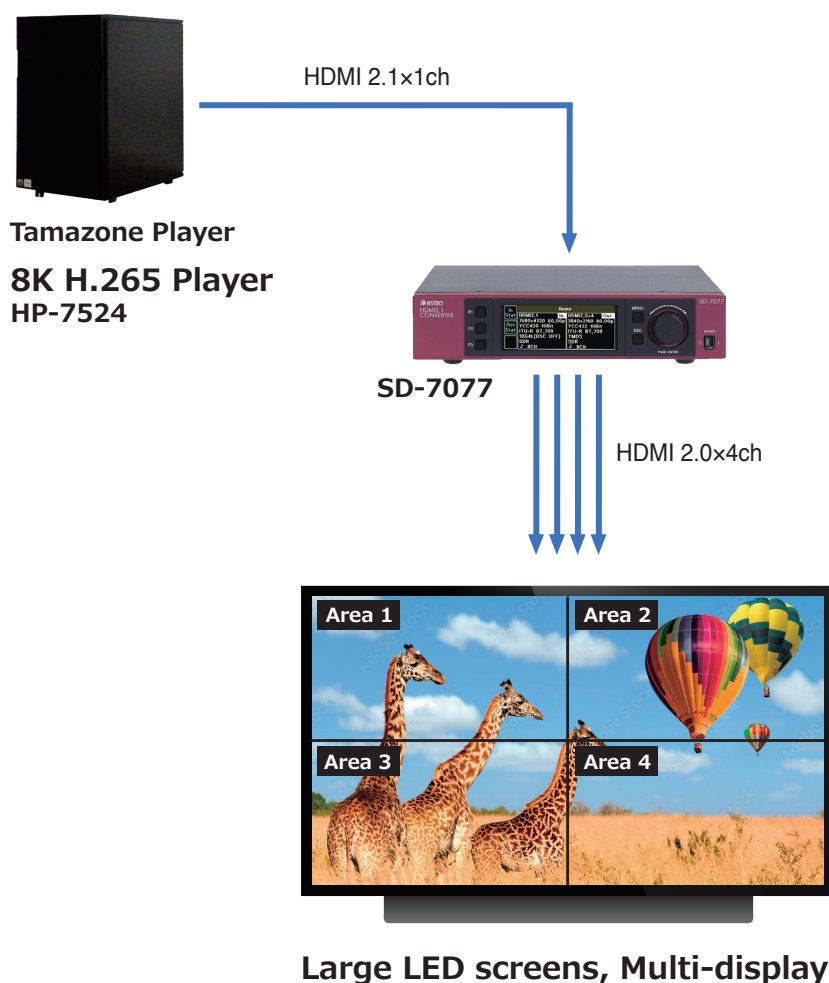

Connection Example